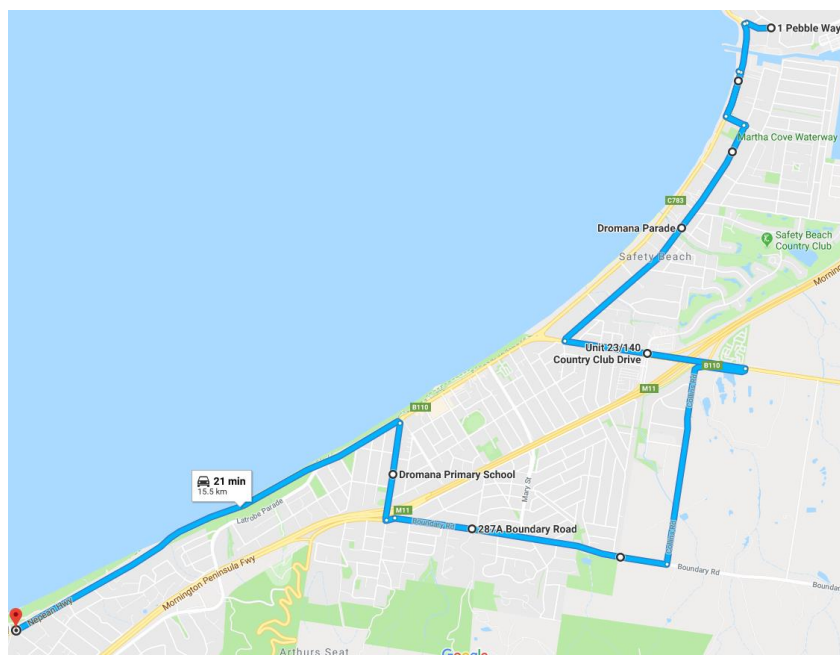

RBUS 2 – Safety Beach, Dromana, McCrae

Bus Company – Ventura – 03 9786 7088

TIMETABLE 2020

TIME	LOCATION
7.47am	Bruce Road (PTV stop at Pebble Way)
7.54am	Dromana Parade and Tonkin St (PTV stop 96)
7.55am	Dromana Parade and Pickings Rd (PTV stop 95)
7.58am	Dromana Parade and Balmoral Rd (PTV stop 93)
8.00am	Nepean Hwy and Country Club Dv
8.06am	Boundary Rd and Lombardy Avenue
8.08am	Boundary Rd and Hillview Quarry Rd
8.10am	McCulloch St (Dromana Primary School)
8.17am	Nepean Hwy and The Avenue at McCrae
8.30am	Arrive Padua College - Rosebud Campus
PM	Depart Padua College – Rosebud

Afternoon set down points are the reverse of morning pick up points.

Students are asked to be at their bus stops 5 minutes before their pickup time.

Please be advised that this bus route is indicative for 2020.